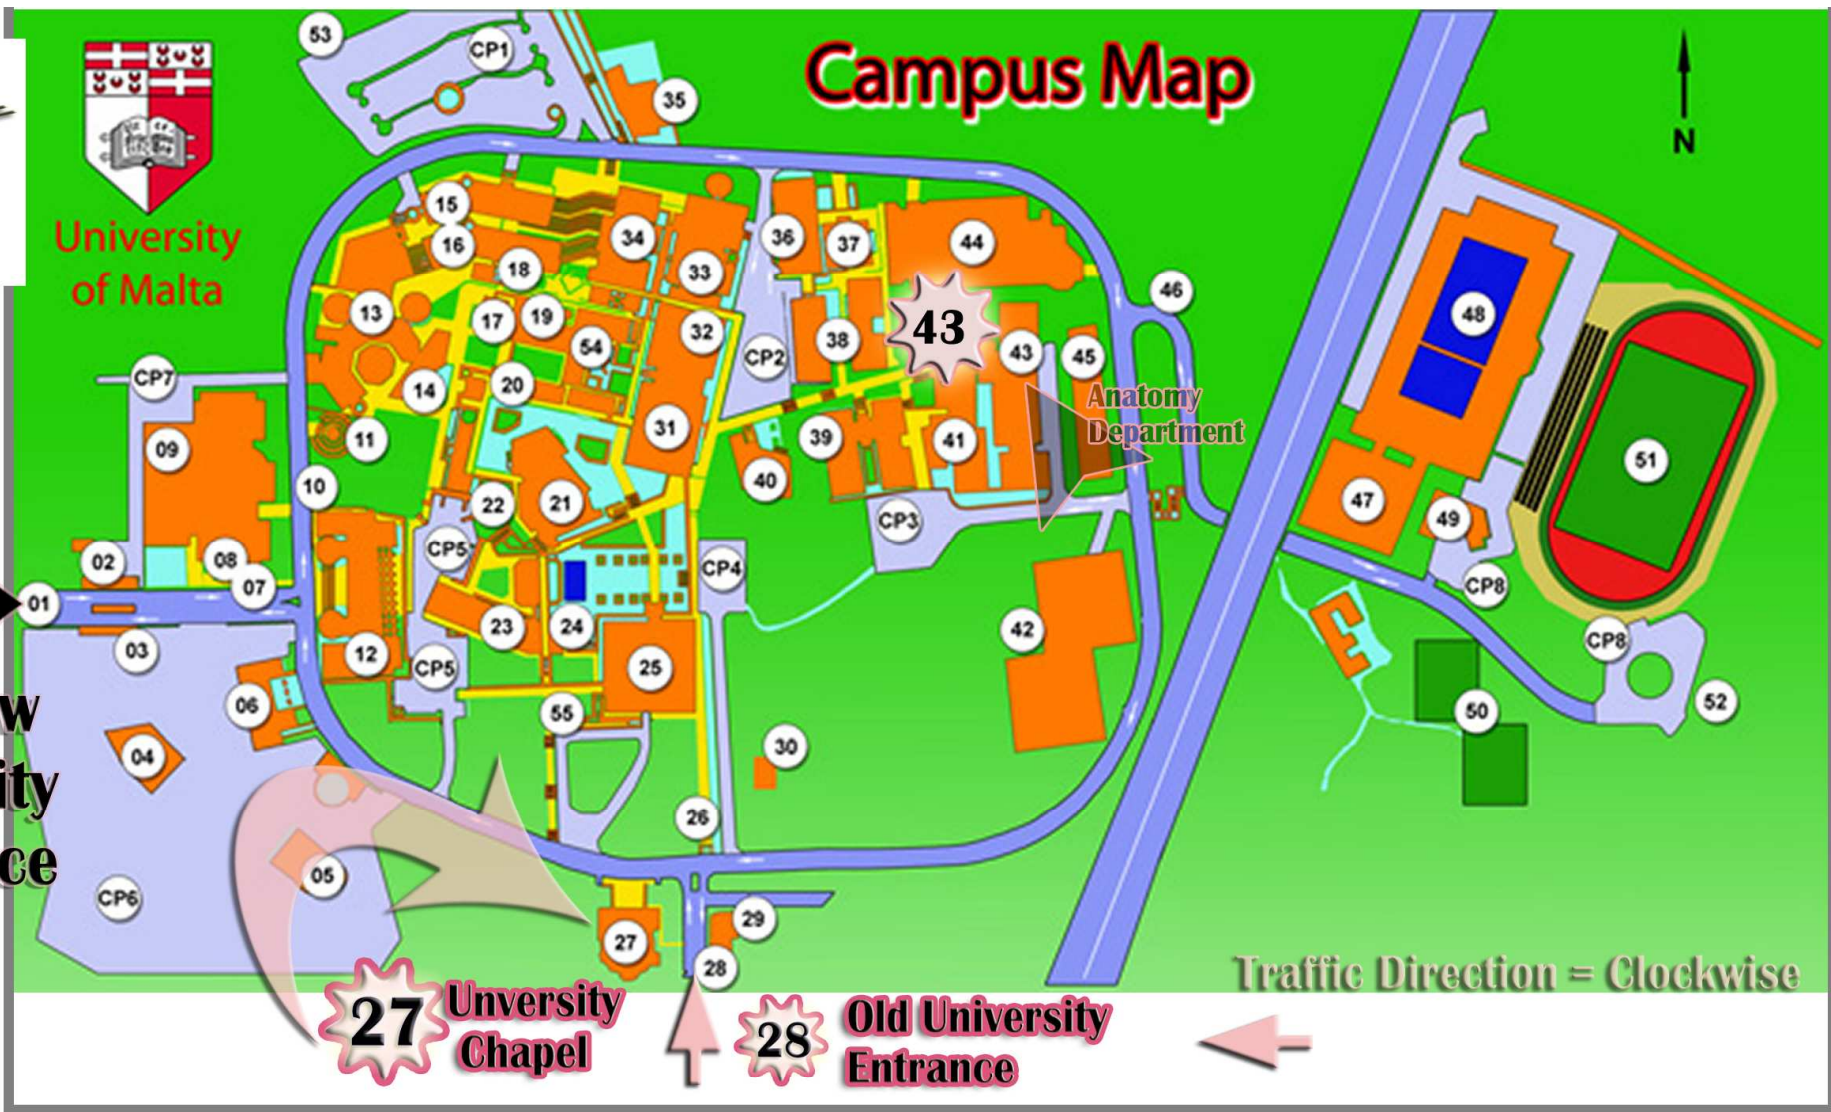

Campus Map

Mater Dei Hospital

University of Malta

01 New University Entrance

27 University Chapel

28 Old University Entrance

Traffic Direction = Clockwise

Skate Park (Large Roundabout)