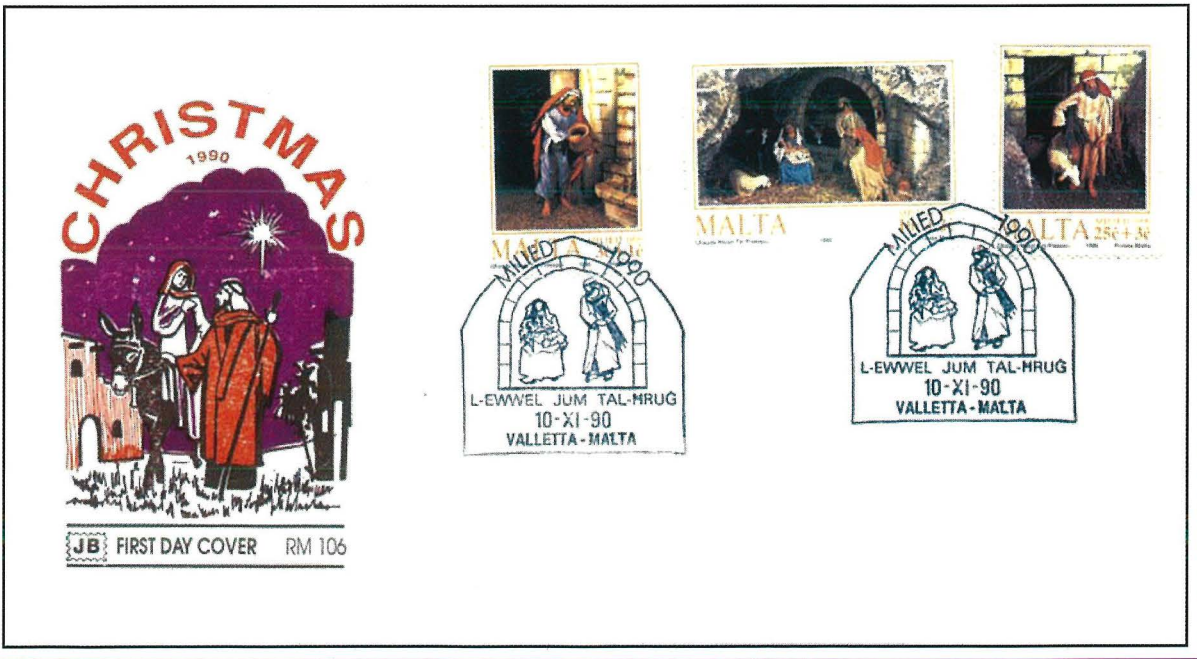

Special Hand Stamp Cancellations

Friuli Stamp Exhibition Hand Stamp 1990

Christmas Hand Stamp 1990

Special Hand Stamp Cancellations with Marian Connection

1988

**'MILIED - 5.11.88 MALTA L-EWWEL JUM TAL-HRUĠ'
(Christmas - 5.11.88 Malta First Day of Issue)**

A set of three Christmas Stamps was issued on 5TH November 1988. The stamps in silhouette style was designed by Ray Gauci. The Hand stamp cancellation used for the set's first day of issue was kept in style of the stamp design. It is a double ring circular handstamp with the figures of Mary and Joseph in the centre. All post offices in Malta and Gozo were provided with such hand stamp, with their village or town's name inscribed there.

1990

**'ŻJARA TAL-Q.T. IL-PAPA ĠWANNI PAWLU II
SANTWARJU TA' PINU
VICTORIA-GOZO-MALTA 28-V-1990'
(Visit of H.H. Pope John Paul II
Ta' Pinu Sanctuary
Victoria-Gozo-Malta 28-V-1990)**

The year 1990 will always remain in the hearts of Maltese and Gozitans as a most blessed year in our history. This was the year that after almost 2000 years of Christianity, Christ representative on earth set foot for the first time on Maltese and Gozitan soil. The Great and Saintly Pope of the Madonna paid our Country a three-day visit starting from the 25 May 1990. On the 28th May it was our little island's fortunate turn to welcome this Apostle. It was impossible for such a devotee of Mary as H.H. Pope John Paul II, not to visit Her in the National Shrine of Ta' Pinu. This happened on 28th May 1990. Here he prayed in silence.

1990

**'SAN DANIELE DEI FRIULI
26-28 X 1990
VALLETTA MALTA'**

This Special hand stamp was issued to commemorate the participation of the Malta Post Office in the 'San Daniele dei Friuli Stamp Exhibition' in Italy.